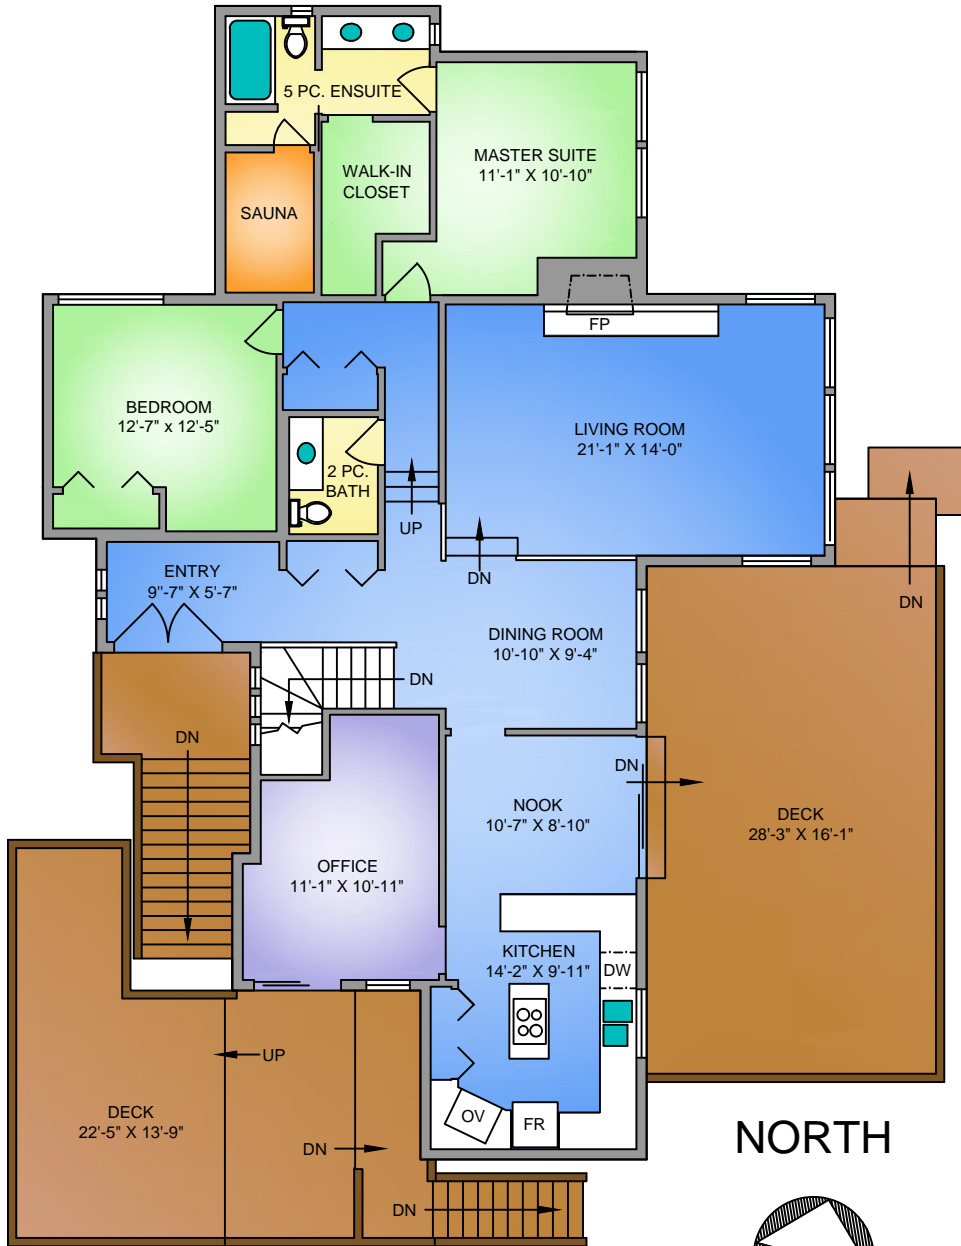

MAIN FLOOR 1703 SQ. FT.

NORTH

LOWER FLOOR 1280 SQ. FT.

3125 KING RICHARD DRIVE
MAY 29, 2019

Prepared by PROPER MEASURE MID ISLAND for the exclusive use of JIM BALLARD HOMES
Plans may not be 100% accurate. Buyer must verify any critical measurement.

Private resale or modification of floor plans to a third party by any individual or entity other than Proper Measure Mid Island is strictly prohibited

FLOOR	AREA (SQ. FT.)	
	FINISHED	DECK / PATIO
MAIN	1703	860
LOWER	1280	-
TOTAL	2983	860