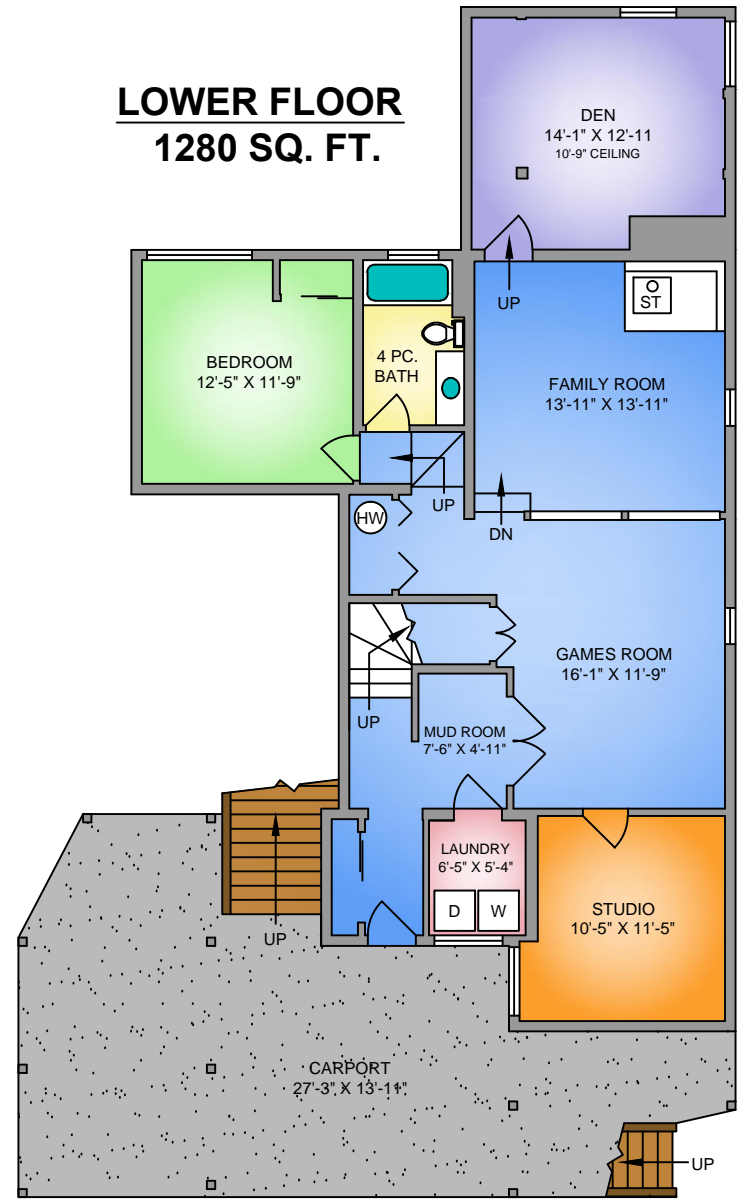

MAIN FLOOR 1703 SQ. FT.

NORTH

LOWER FLOOR 1280 SQ. FT.

3125 KING RICHARD DRIVE
MAY 29, 2019

Prepared by PROPER MEASURE MID ISLAND for the exclusive use of JIM BALLARD HOMES
Plans may not be 100% accurate. Buyer must verify any critical measurement.

Private resale or modification of floor plans to a third party by any individual or entity other than Proper Measure Mid Island is strictly prohibited

FLOOR	AREA (SQ. FT.)	
	FINISHED	DECK / PATIO
MAIN	1703	860
LOWER	1280	-
TOTAL	2983	860